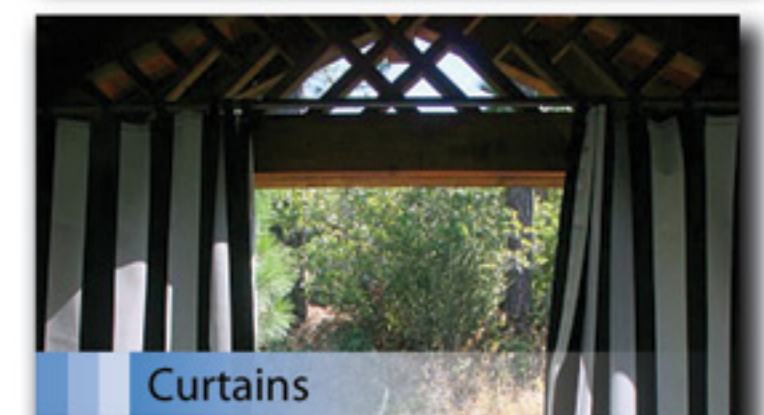

Railings

Curtains