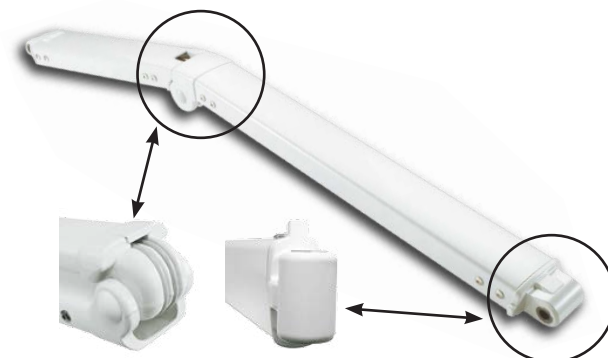

THE BENEFITS OF TRIUMPH RETRACTABLE SHADE COVER

- At 15'11" the Triumph is our largest projecting lateral arm awning
- Heavy duty arm profiles and shoulder configuration
- Ability to create up to 480 square feet of shade when fully retracted
- Unrivaled 50mm torsion bar and 85mm roller tube
- Over 500 fabric choices to choose from
- Drop valance available up to 24' and 15' 1"
- Teflon coated bushings with stainless steel pins keep unit quiet and maintenance free
- Aluminum hood available and recommended for motor and fabric protection

TRIUMPH

The Triumph is a large projection model for medium to large spaces capable of covering significant square footage as a durable shading addition to any home or business. Custom built for your home so you can choose the features that suit your needs.

Optional drop valance available up to 24' widths and projection up to 15' 1".

Wall mount

Unit front bar

TRIUMPH RETRACTED SIDE VIEW

TRIUMPH RETRACTED